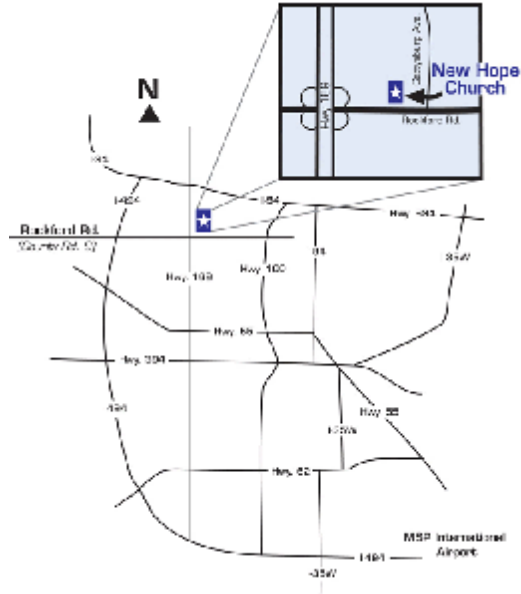

2009 Annual Conference

March 30-31, 2009

New Hope Church

New Hope, MN

North Central District Association
711 10th Avenue South, Minneapolis, MN 55415
612-338-1716 ~ ncd@ncdefca.org ~ www.ncdefca.org

RETURN SERVICE REQUESTED